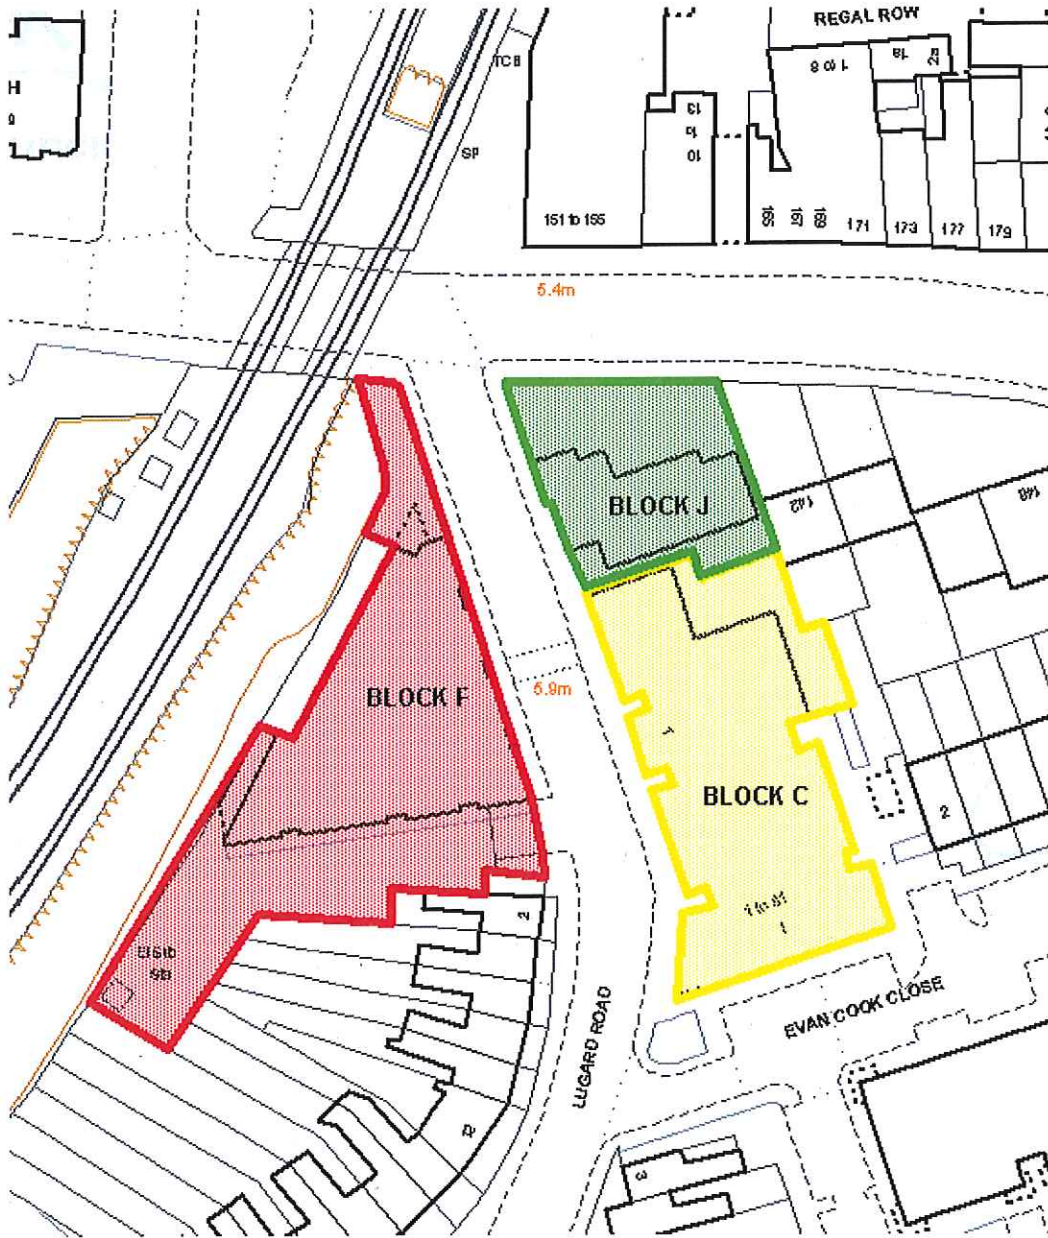

Proposed new Council offices at Block J, 134 Queens Road, SE15

LOCATION PLAN